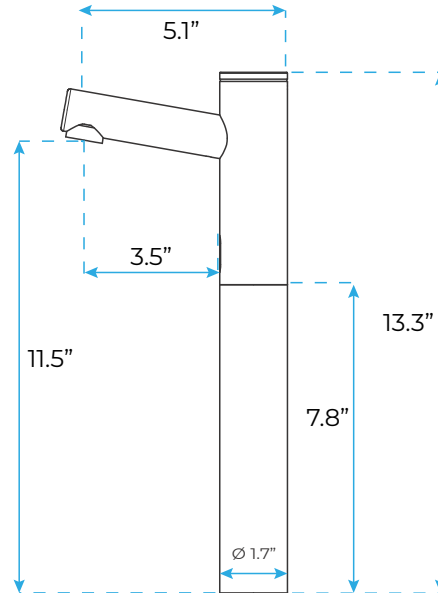

FONTANA RIO OIL RUBBED BRONZE FINISH COMMERCIAL AUTOMATIC SENSOR FAUCET SPECS

Size:

Specifications

Power: 9V battery

Operating pressure: 0.5-0.8 bar / 7.0-116.0 psi

Tall body : 13.30"

Water supply: Cold or premixed water

Max water temperature: 70 °C

Water flow: 6 lpm / 1.58 gpm